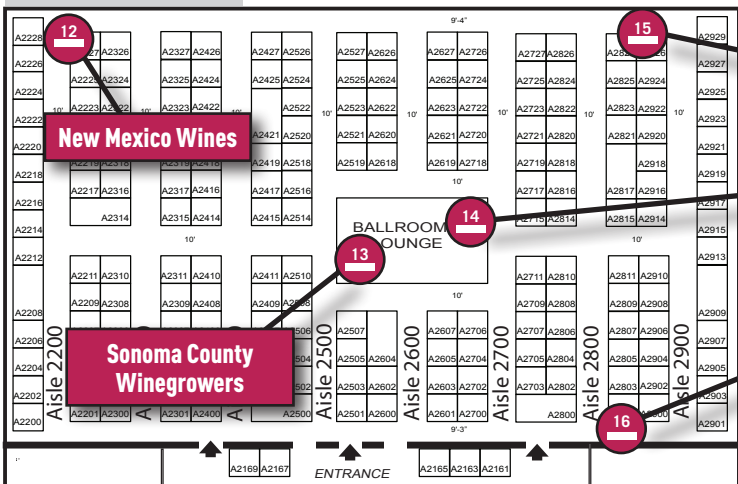

No one under 21 years of age will be permitted in any of the exhibit areas unless accompanied by a parent or legal guardian.

No alcohol can be removed from the premises.

Unified Wine & Grape Symposium
P.O. Box 1855
Davis, CA 95617-1855 USA
Phone: (530) 753-3142
Fax: (530) 601-5317
Email: info@unifiedsymposium.org

**Regional Wine
Tasting Guide**

Level 2 - Ballroom A

Livermore Valley Winegrowers Association

Wines of the Santa Cruz Mountains

Mendocino Winegrowers, Inc.

New Mexico Wines

Sonoma County Winegrowers

REGIONAL WINE TASTING TABLE LOCATIONS

Wednesday, January 29
4:00 pm-5:00 pm

Temecula Valley Winegrowers Association

Idaho Wine Commission

Wineries of Santa Clara Valley

Paso Robles Wine Country Alliance

Lodi Winegrape Commission

Level 1 - Exhibit Halls A-D