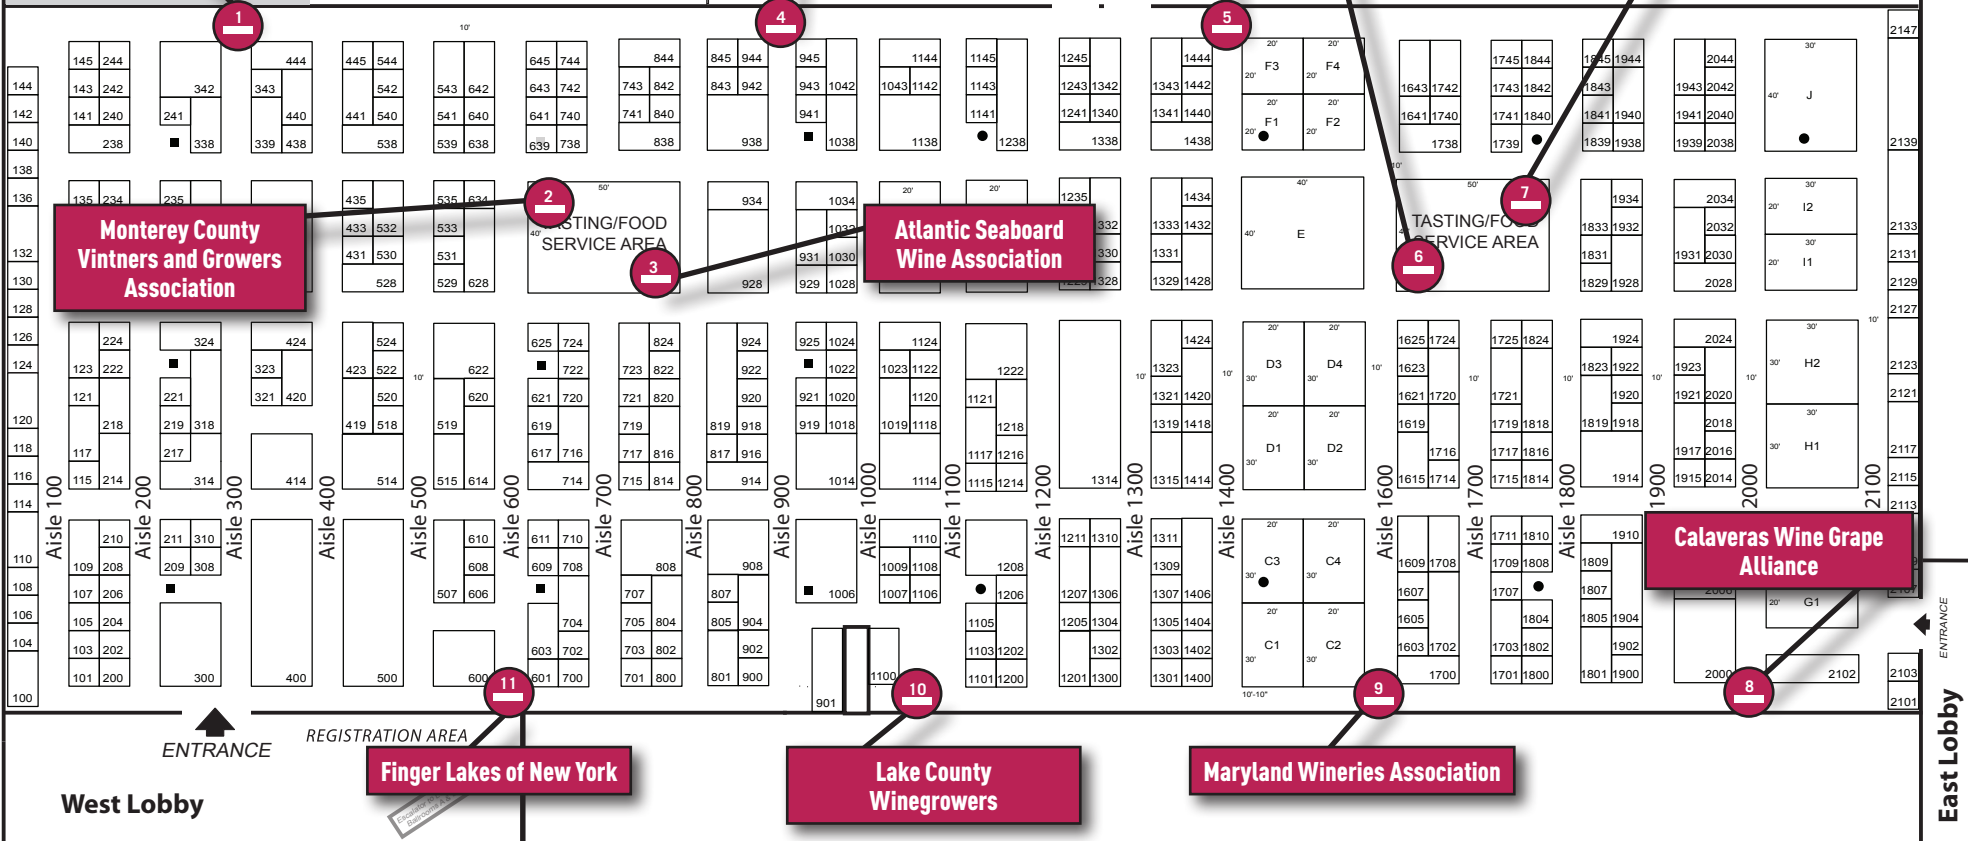

**Regional Wine
Tasting Guide**

Level 2 - Ballroom A

Livermore Valley Winegrowers Association

Wines of the Santa Cruz Mountains

Mendocino Winegrowers, Inc.

New Mexico Wines

Sonoma County Winegrowers

REGIONAL WINE TASTING TABLE LOCATIONS

Wednesday, January 29
4:00 pm-5:00 pm

Temecula Valley Winegrowers Association

Idaho Wine Commission

Wineries of Santa Clara Valley

Paso Robles Wine Country Alliance

Lodi Winegrape Commission

Level 1 - Exhibit Halls A-D

Monterey County Vintners and Growers Association

Atlantic Seaboard Wine Association

Calaveras Wine Grape Alliance

Finger Lakes of New York

Lake County Winegrowers

Maryland Wineries Association

West Lobby

East Lobby